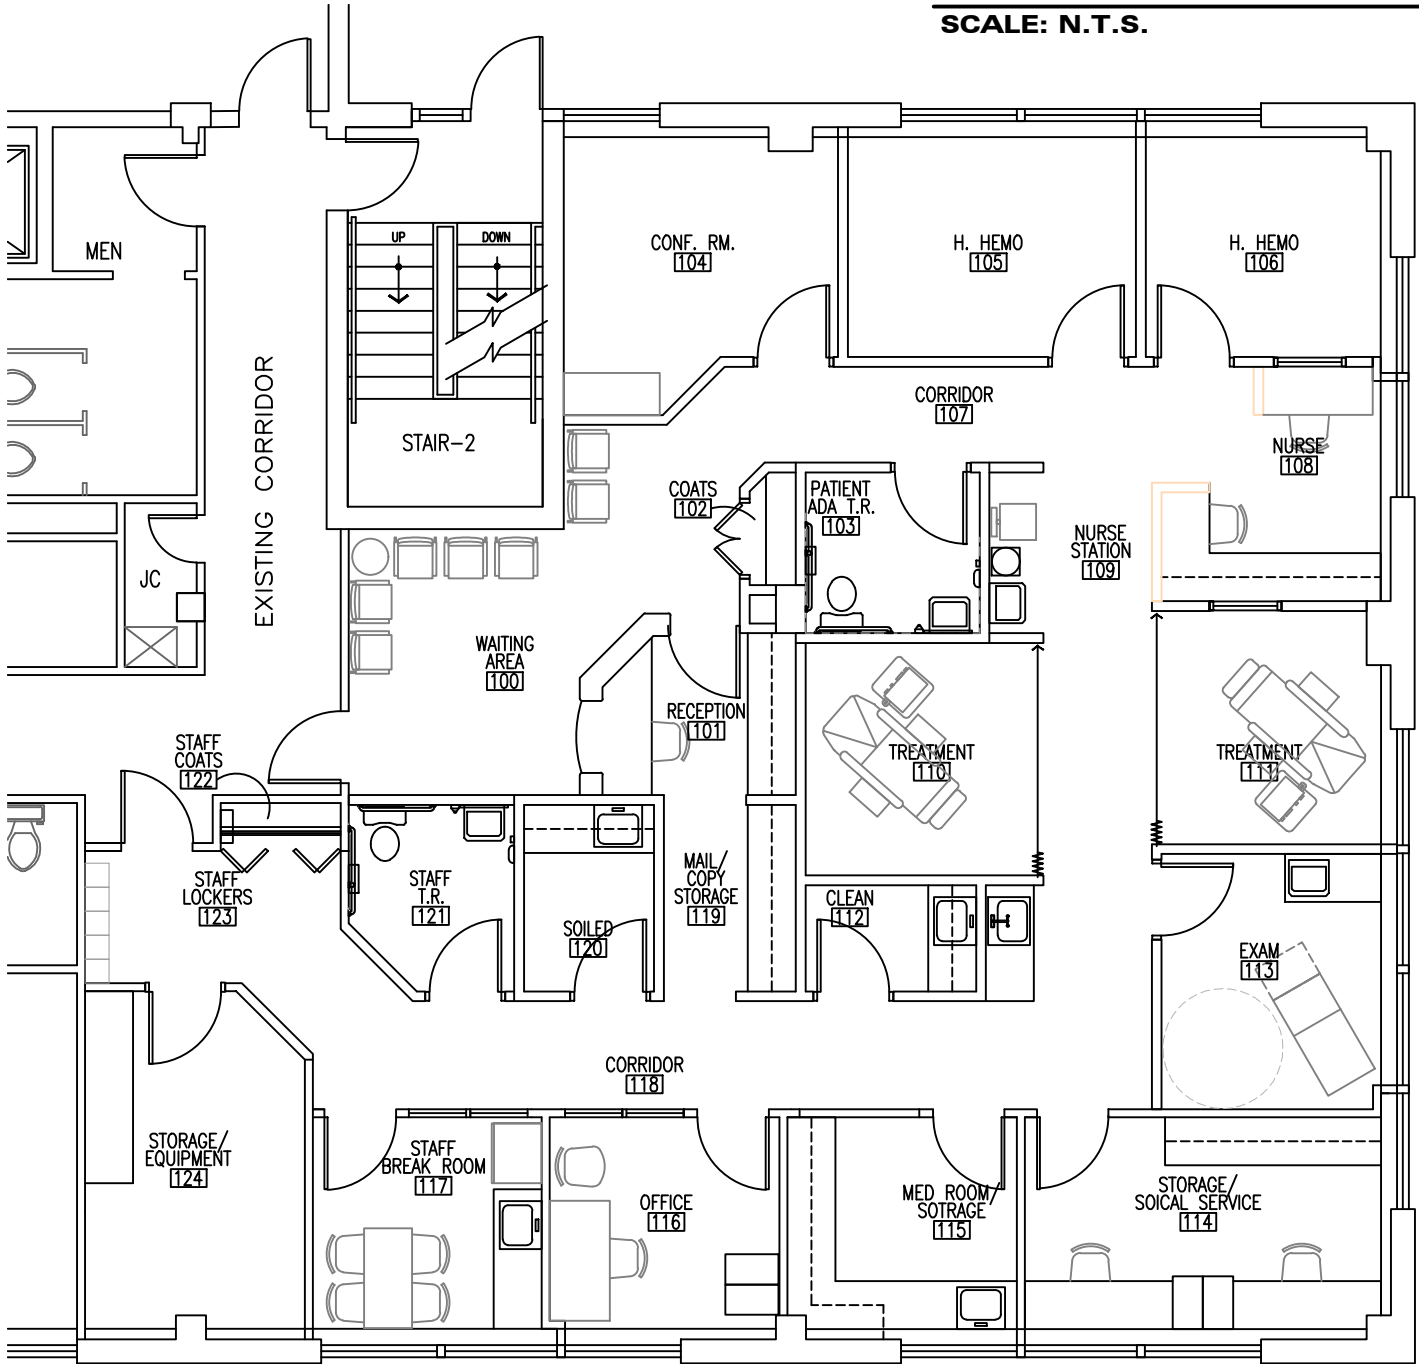

550 American Ave, King of Prussia, PA 19406
 Contact: Mr. Dave McManus - (610) 337-3994

BUILDING KEY PLAN
SCALE: N.T.S.

EXISTING CONDITIONS - SUITE 103 - FIRST FLOOR
SCALE: 1/8" = 1'-0"

WESTOVER COMPANIES
 940 HAVERFORD ROAD
 BRYN MAWR, PENNSYLVANIA 19010