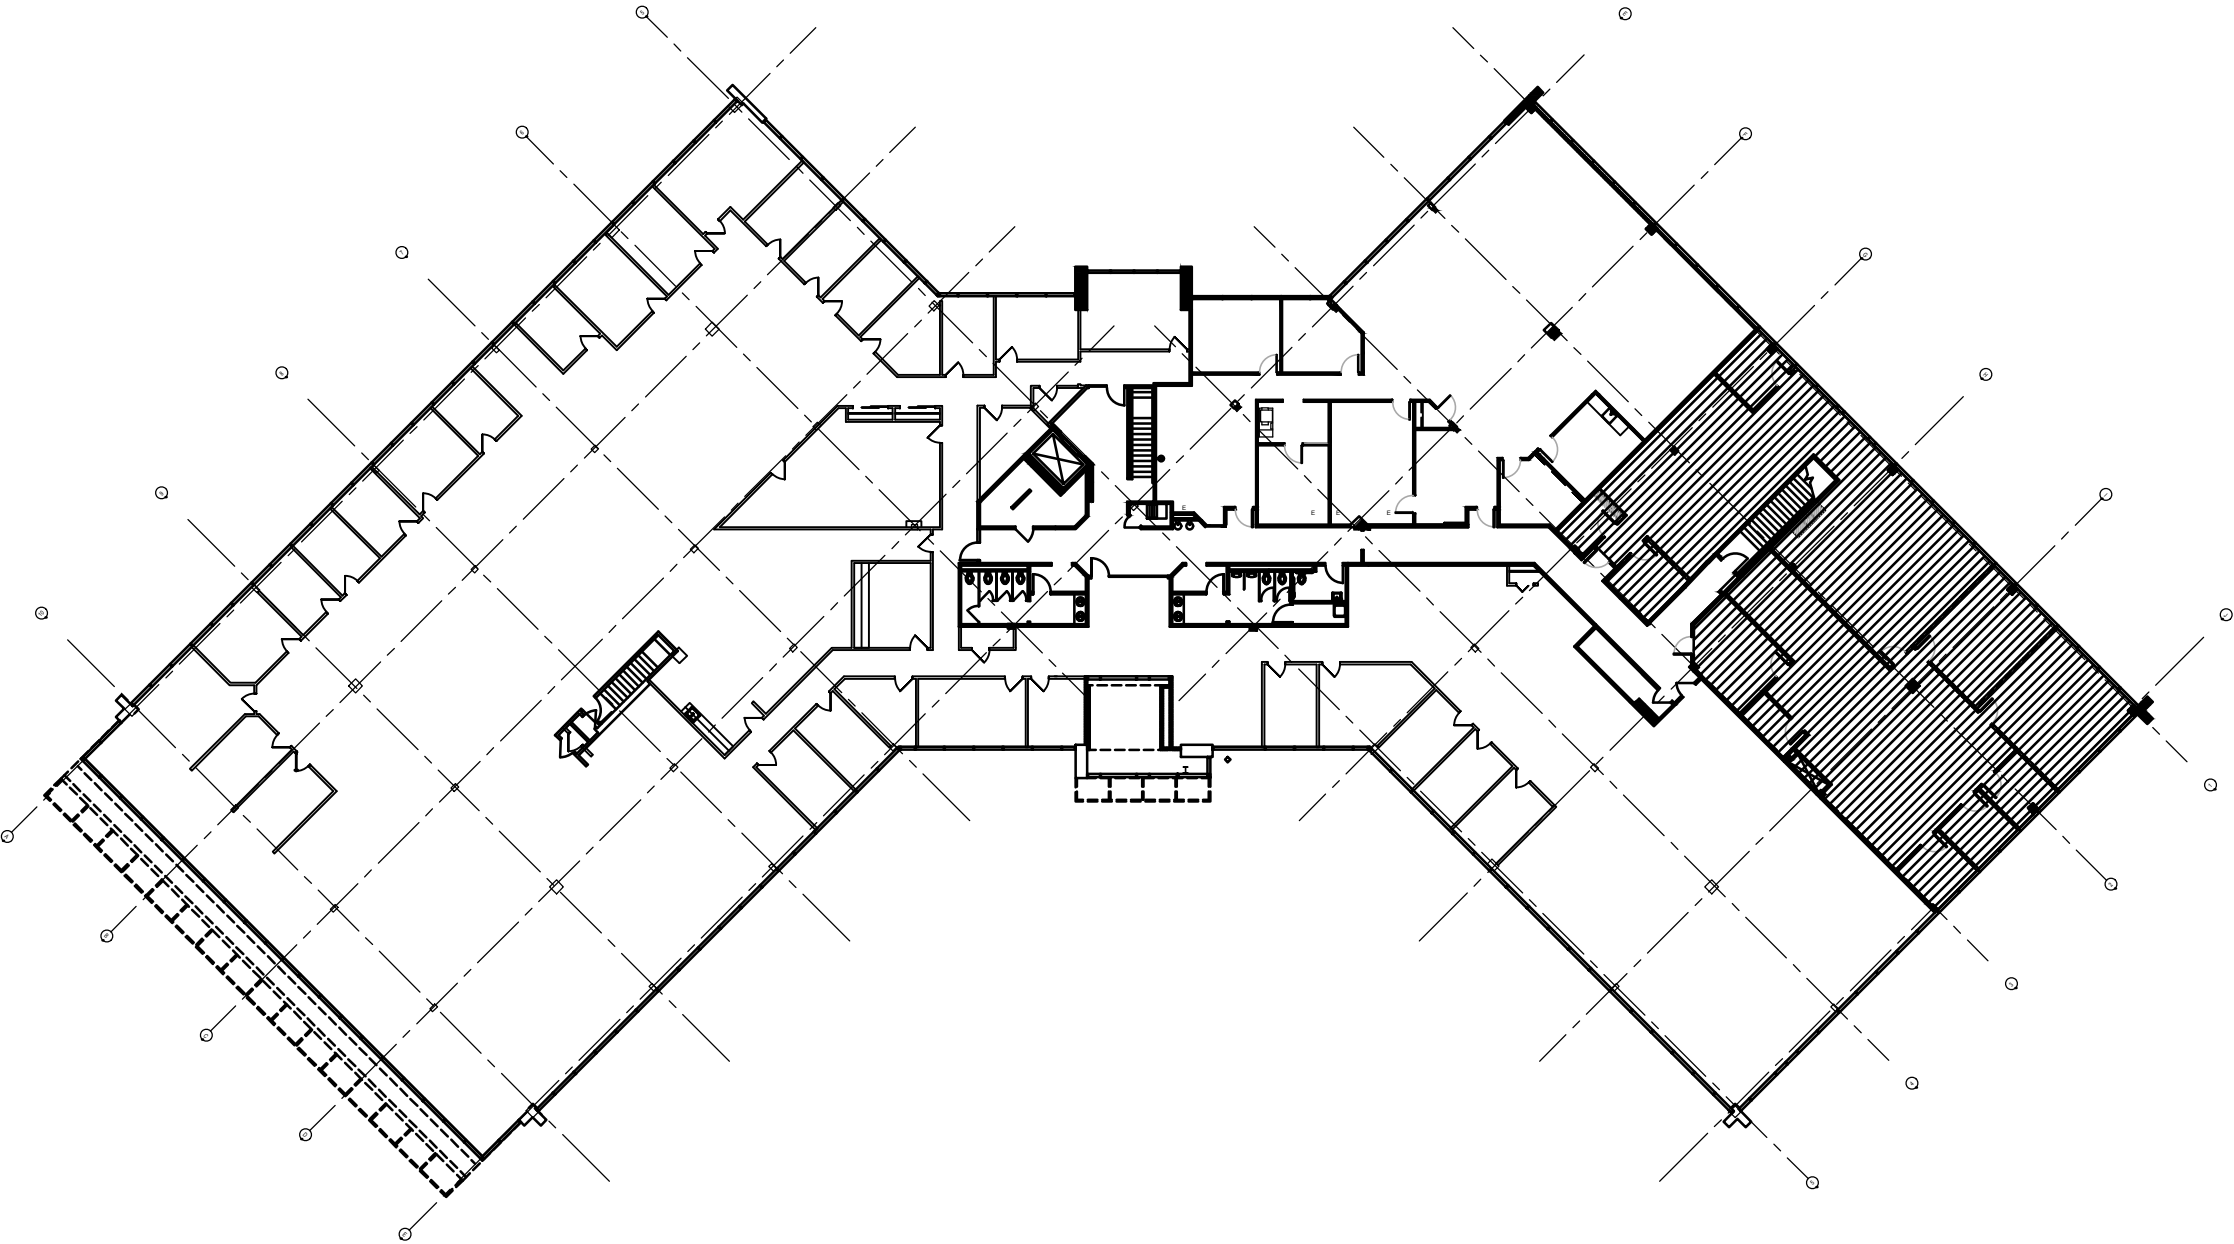

Westover Management Company

Devon Square 1
724 W. Lancaster Avenue, Wayne, PA 19087
06/06/24

Suite 220 - Record Drawing

Scale: 1/8" = 1'-0"

Key Plan

NTS