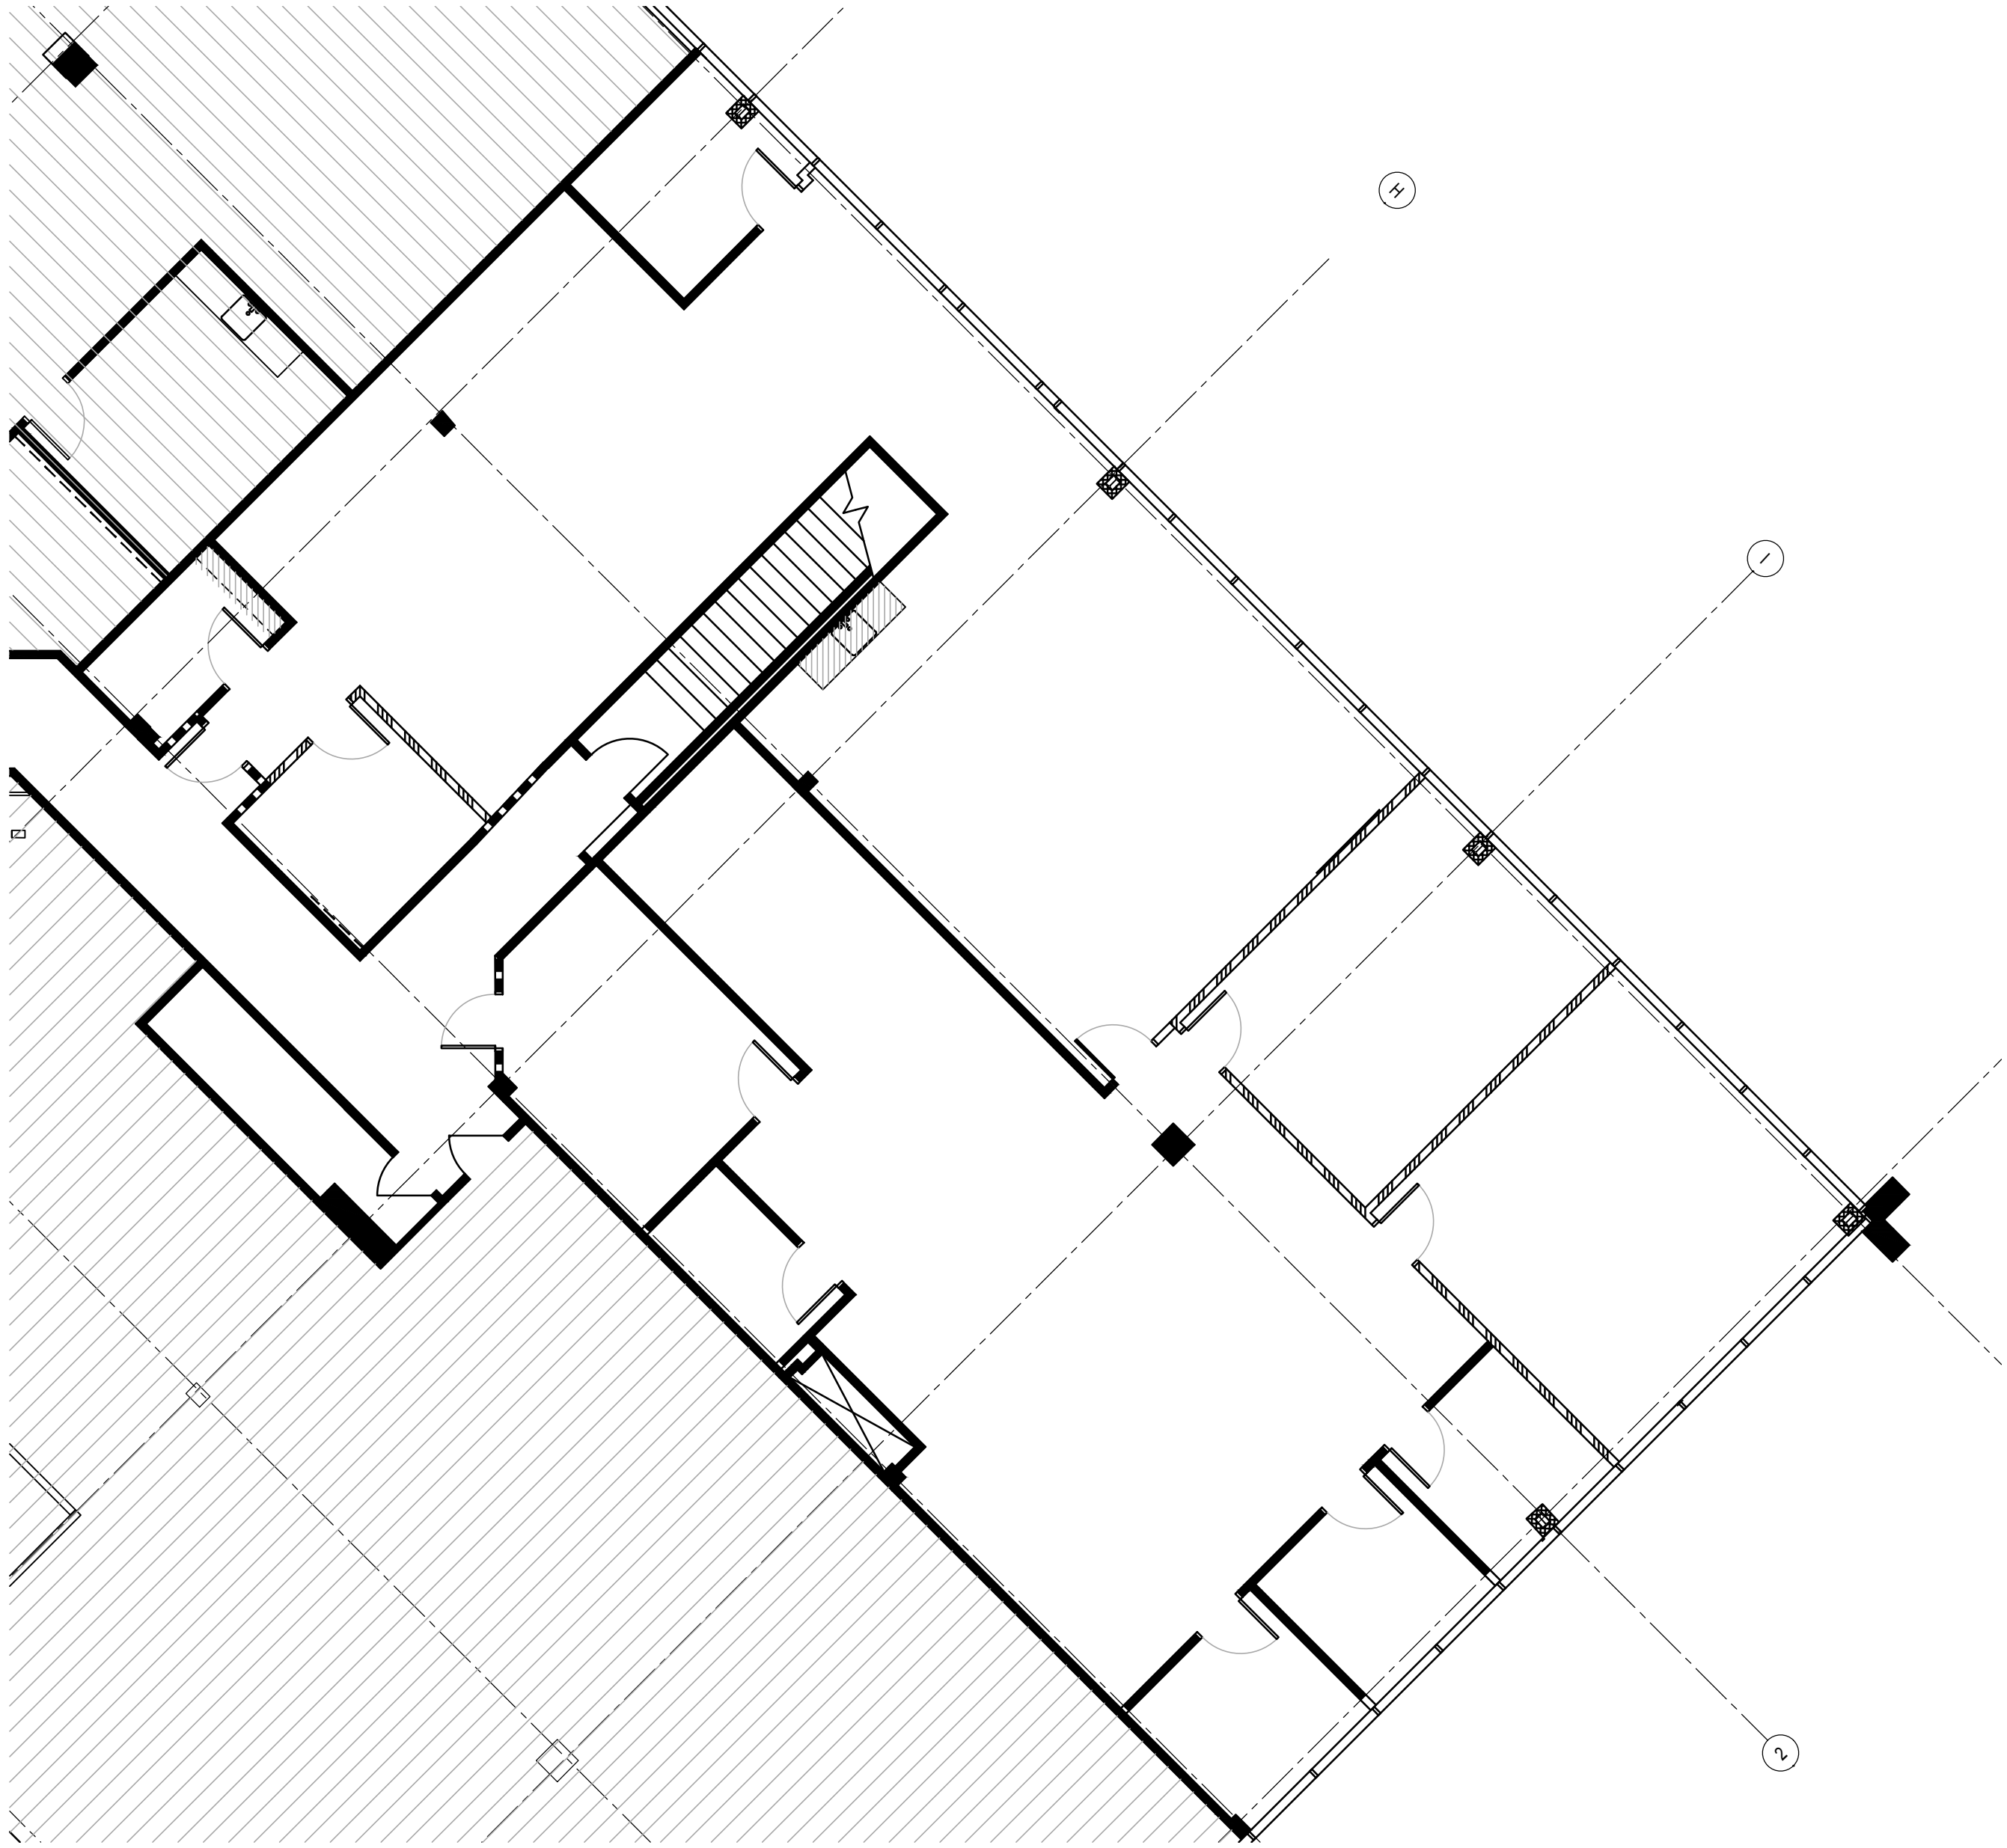

Westover Management Company

Devon Square 1
724 W. Lancaster Avenue, Wayne, PA 19087
06/06/24

Suite 220 - Record Drawing

Scale: 1/8" = 1'-0"

Key Plan

NTS